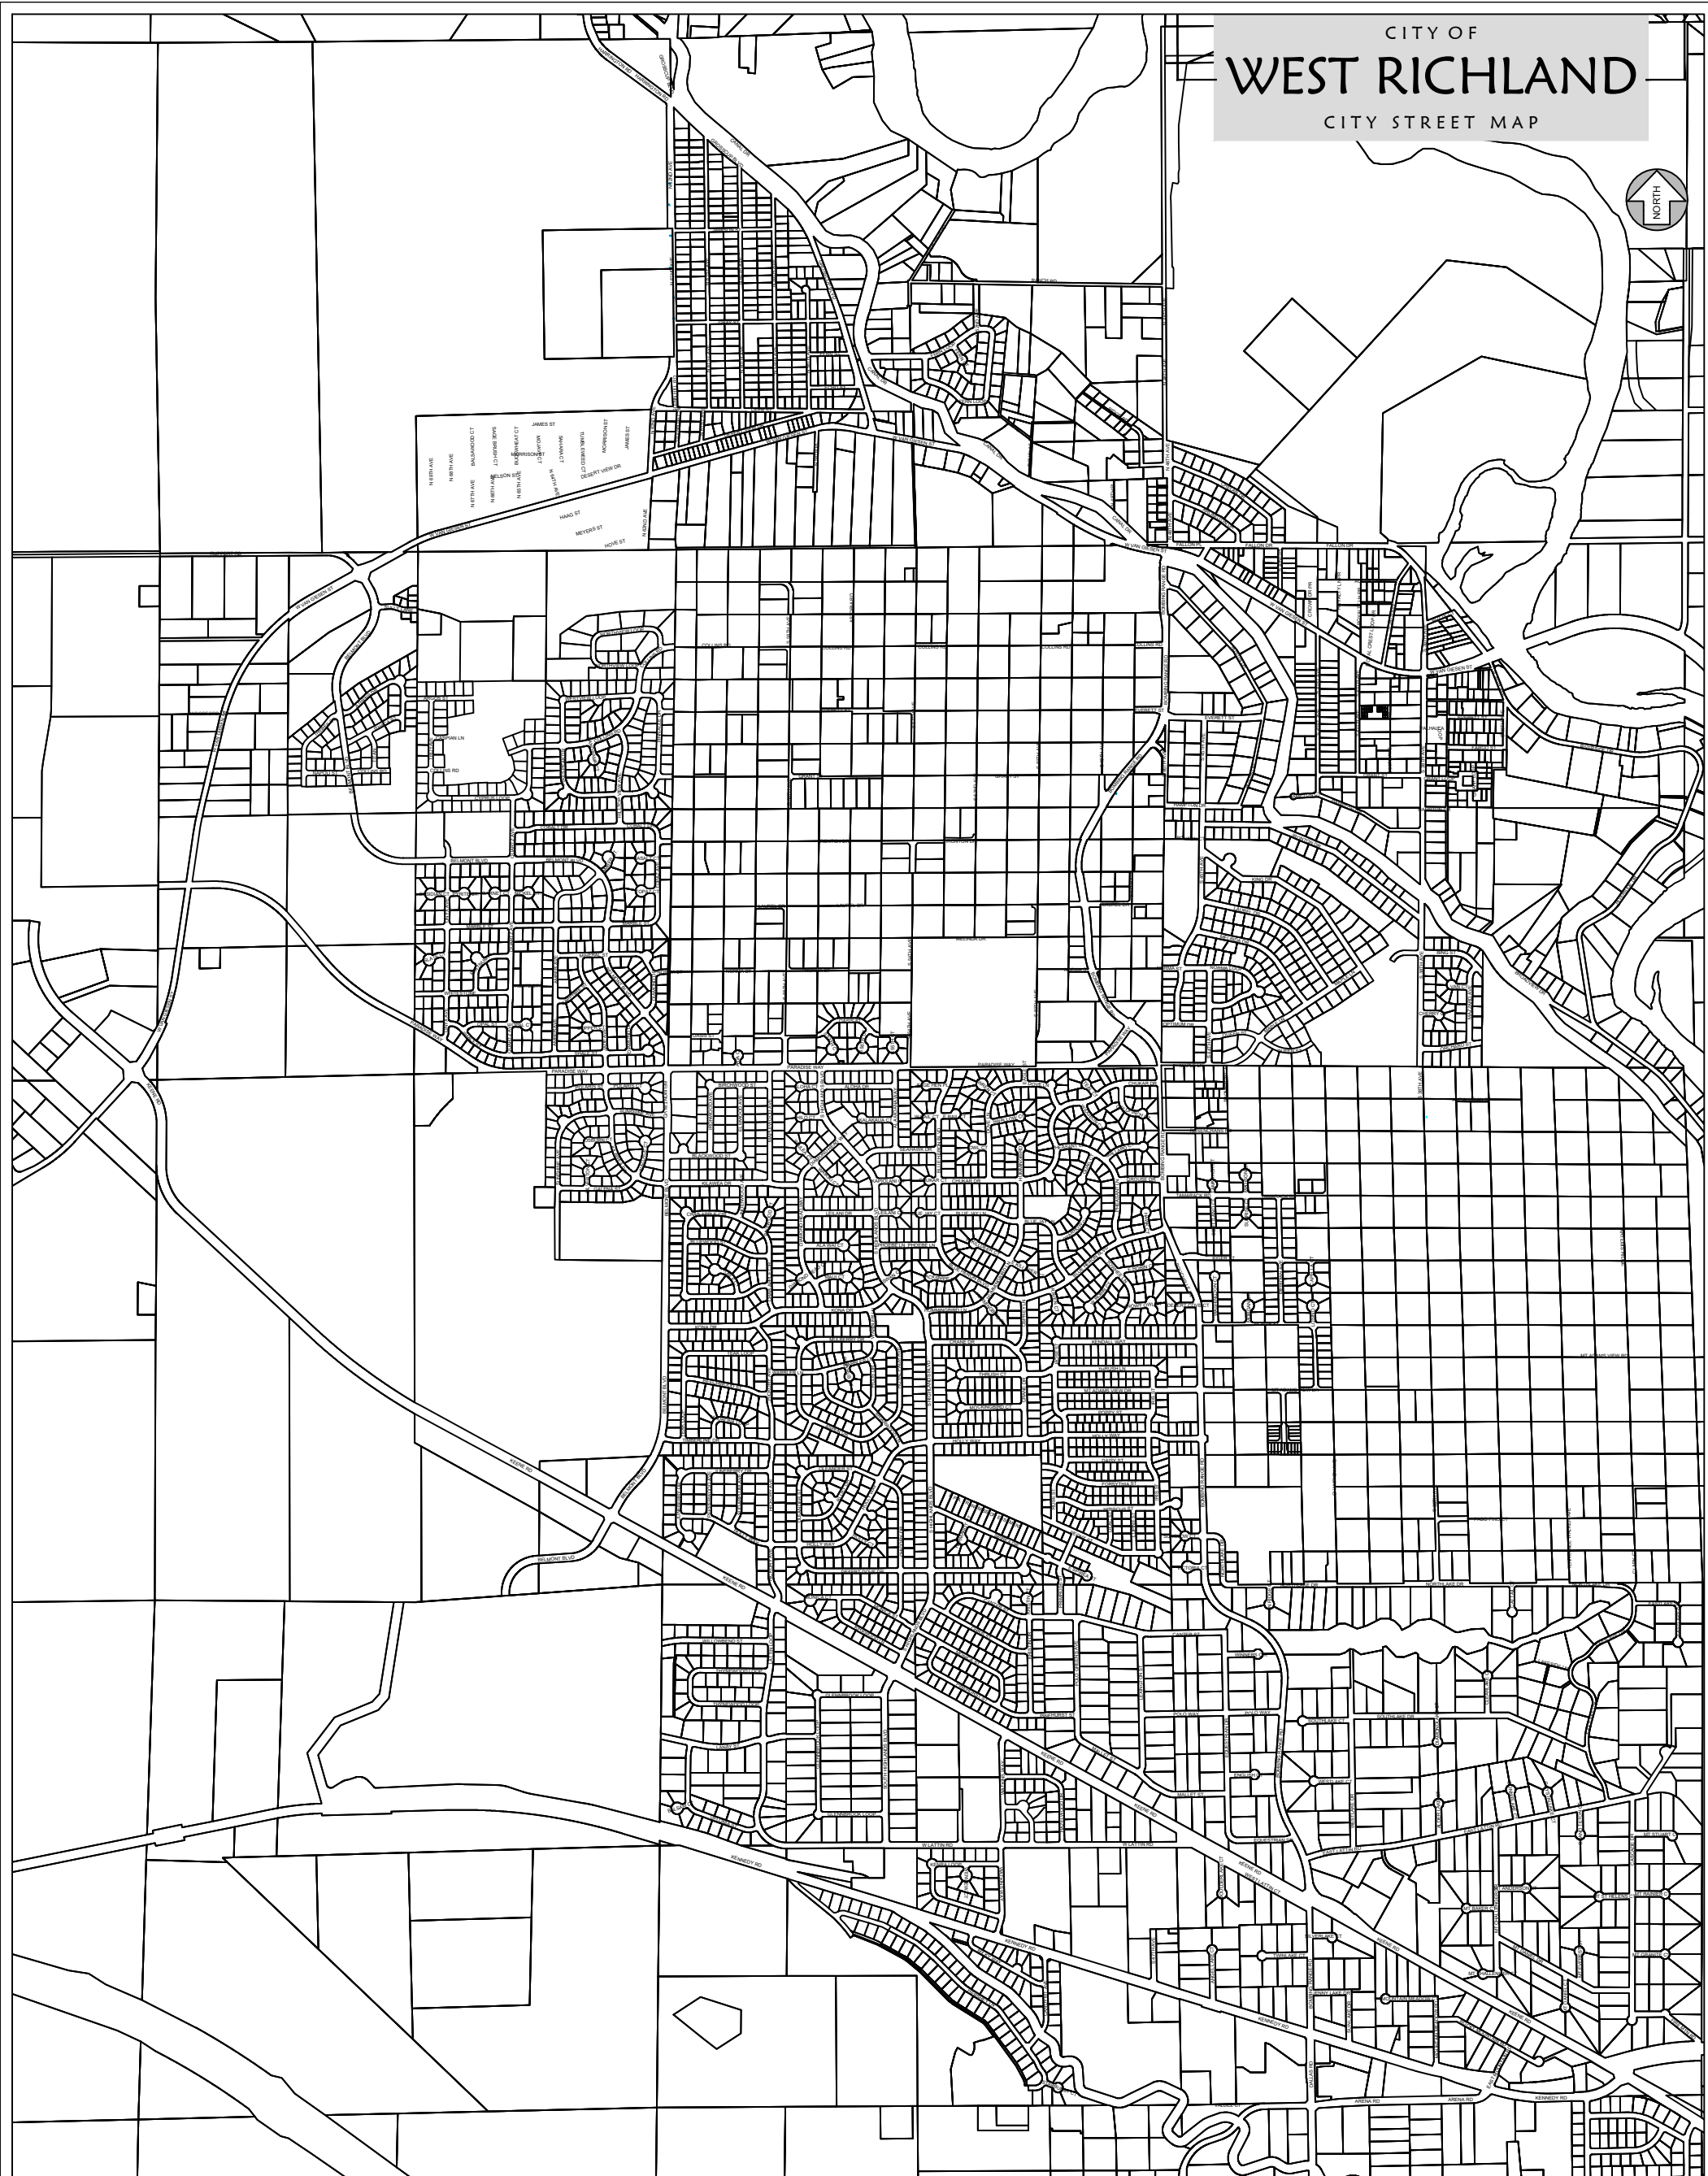

CITY OF  
**WEST RICHLAND**  
CITY STREET MAP

**2020**

CREATED BY: JNP  
REVISED: 01/2020  
PLOTTED: 01/30/2020

# CITY STREET MAP